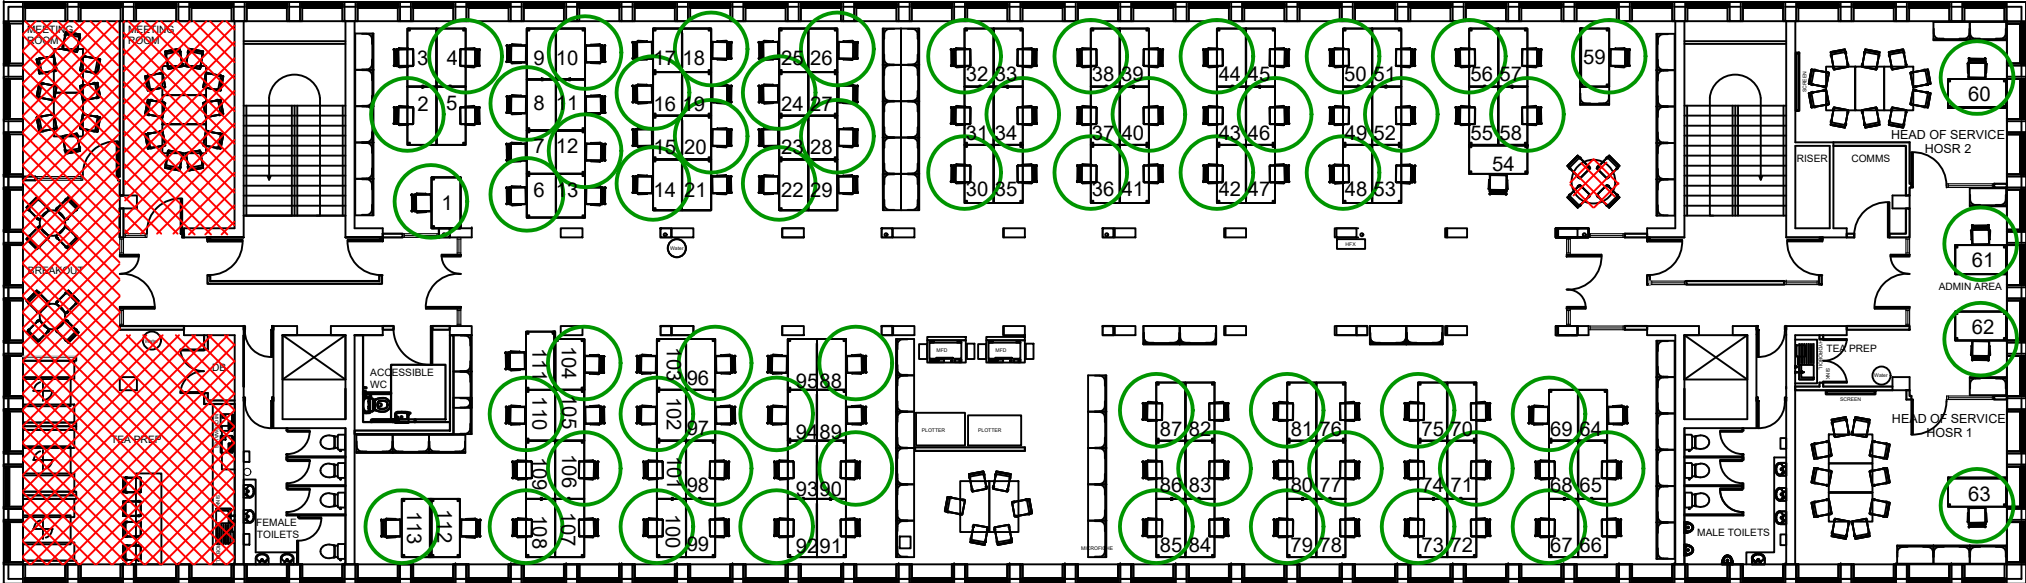

CIVIC SQUARE

1st FLOOR

RESTRICTED USE

2.0m DISTANCE

Desks set out at 2m distancing

3rd FLOOR